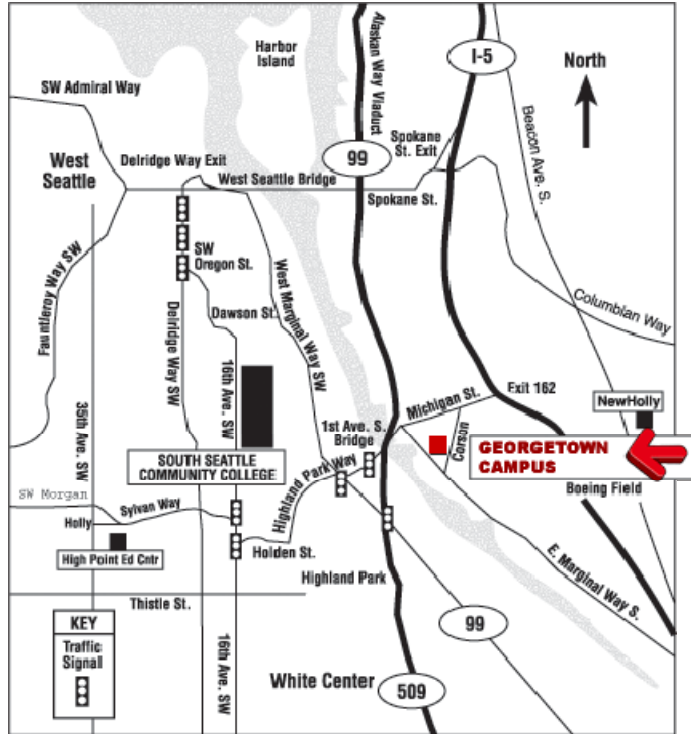

Map and Directions

**6737 Corson Avenue South
Seattle, WA 98108 (206) 764-5350**

Bus Route: 130, 132, 174 are three of many bus routes that stop at or near the Georgetown Campus. You can call METRO (206-553-3000) or check the METRO timetable for bus route schedules.